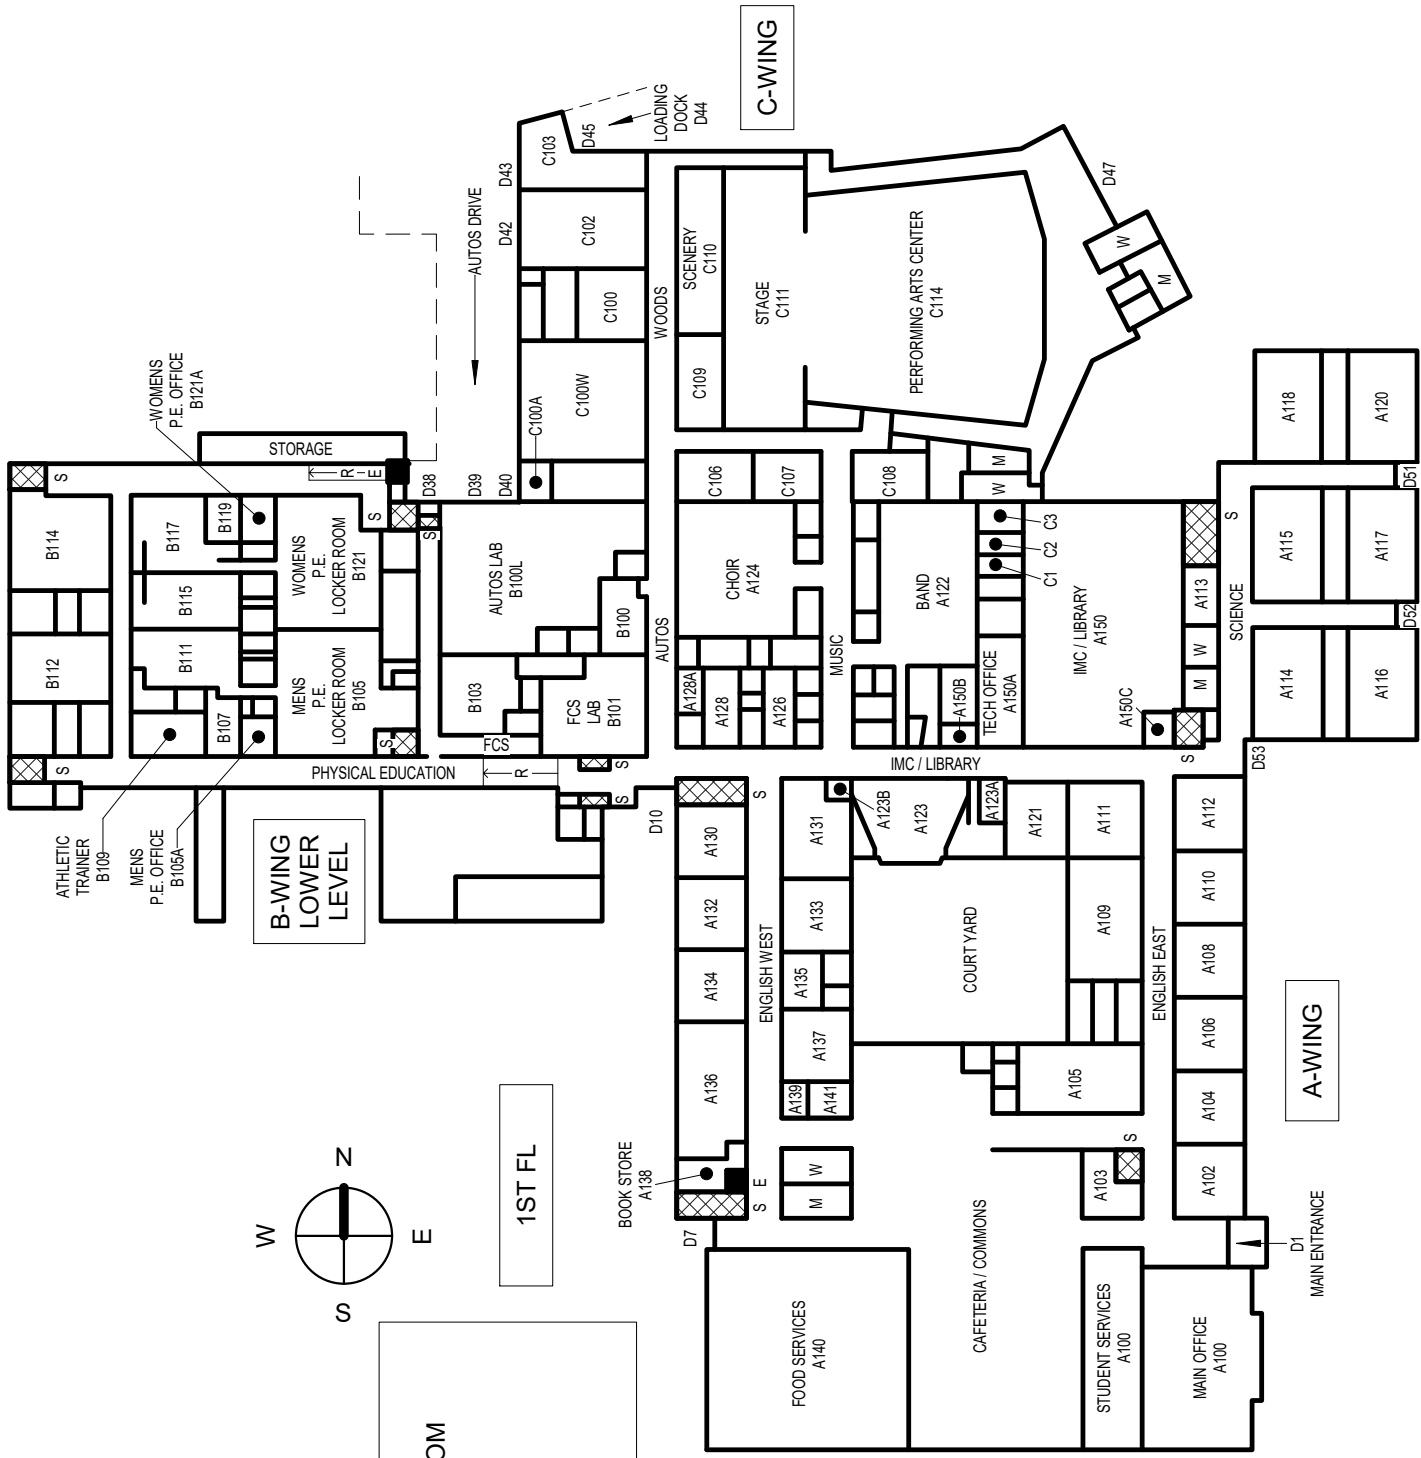

WELCOME TO GERMANTOWN HIGH SCHOOL

- KEY:**
- W WOMENS BATHROOM
 - M MENS BATHROOM
 - D DOOR
 - E ELEVATOR
 - S STAIRS
 - R RAMP

KEY:
 W WOMENS BATHROOM
 M MENS BATHROOM
 D DOOR
 E ELEVATOR
 S STAIRS
 R RAMP

NOTE:
 THERE IS NO STAIRWELL TO THE
 2ND AND 3RD FLOOR FROM THE
 B-WING