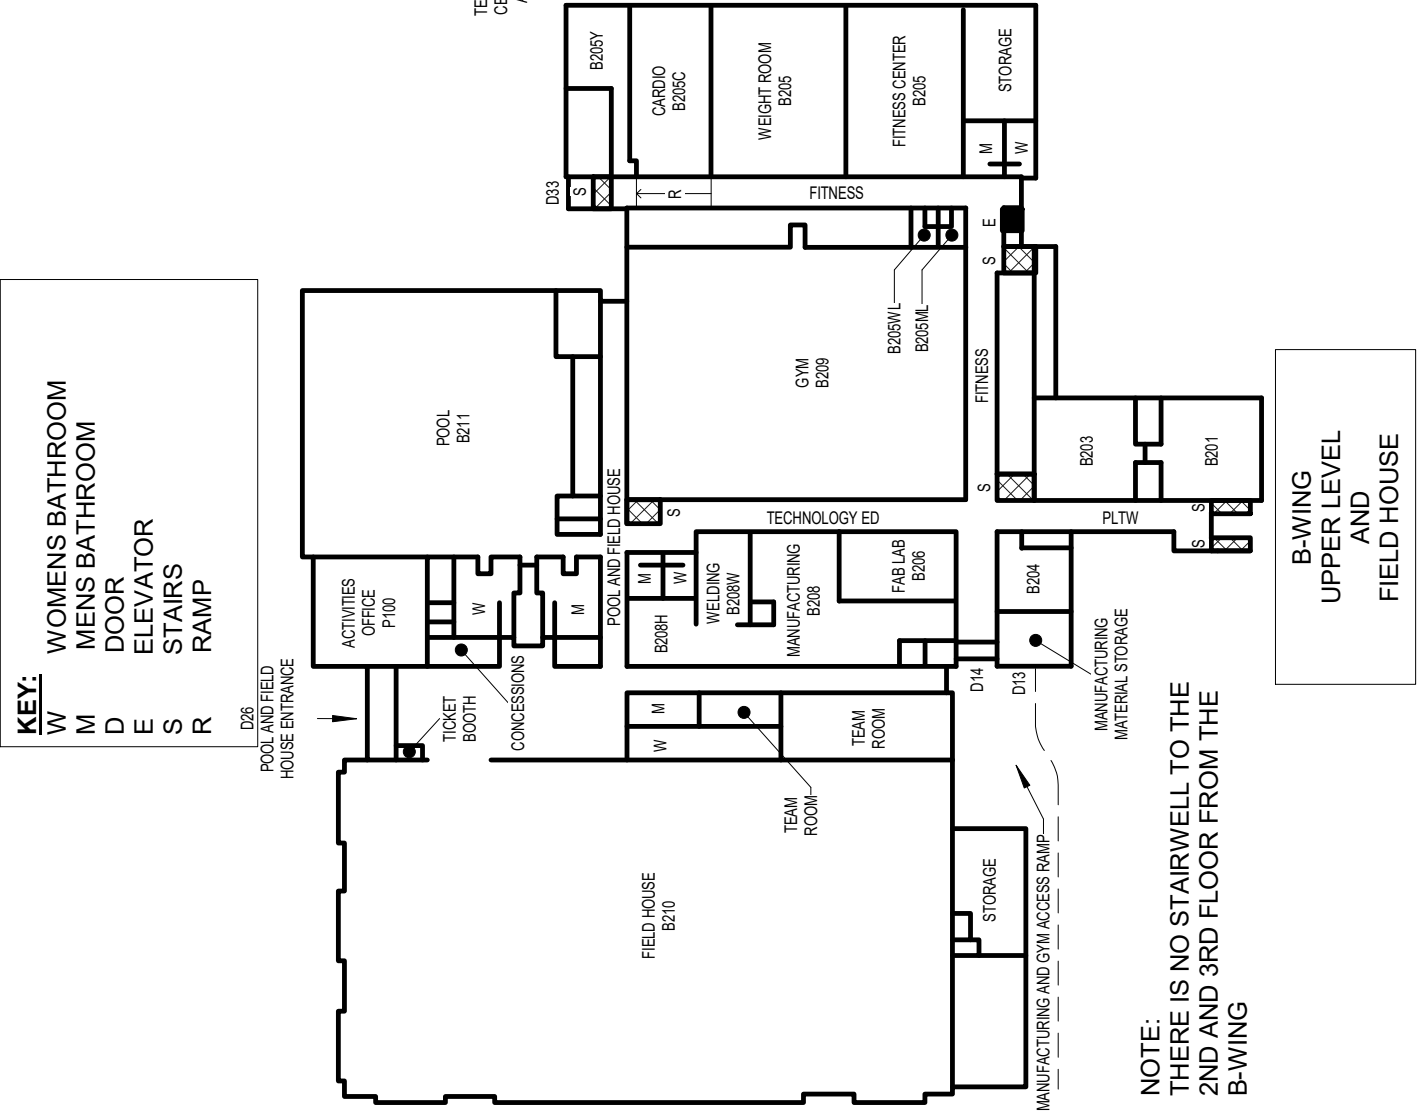

WELCOME TO GERMANTOWN HIGH SCHOOL

- KEY:**
- W WOMENS BATHROOM
 - M MENS BATHROOM
 - D DOOR
 - E ELEVATOR
 - S STAIRS
 - R RAMP

KEY:
 W WOMENS BATHROOM
 M MENS BATHROOM
 D DOOR
 E ELEVATOR
 S STAIRS
 R RAMP

NOTE:
 THERE IS NO STAIRWELL TO THE
 2ND AND 3RD FLOOR FROM THE
 B-WING