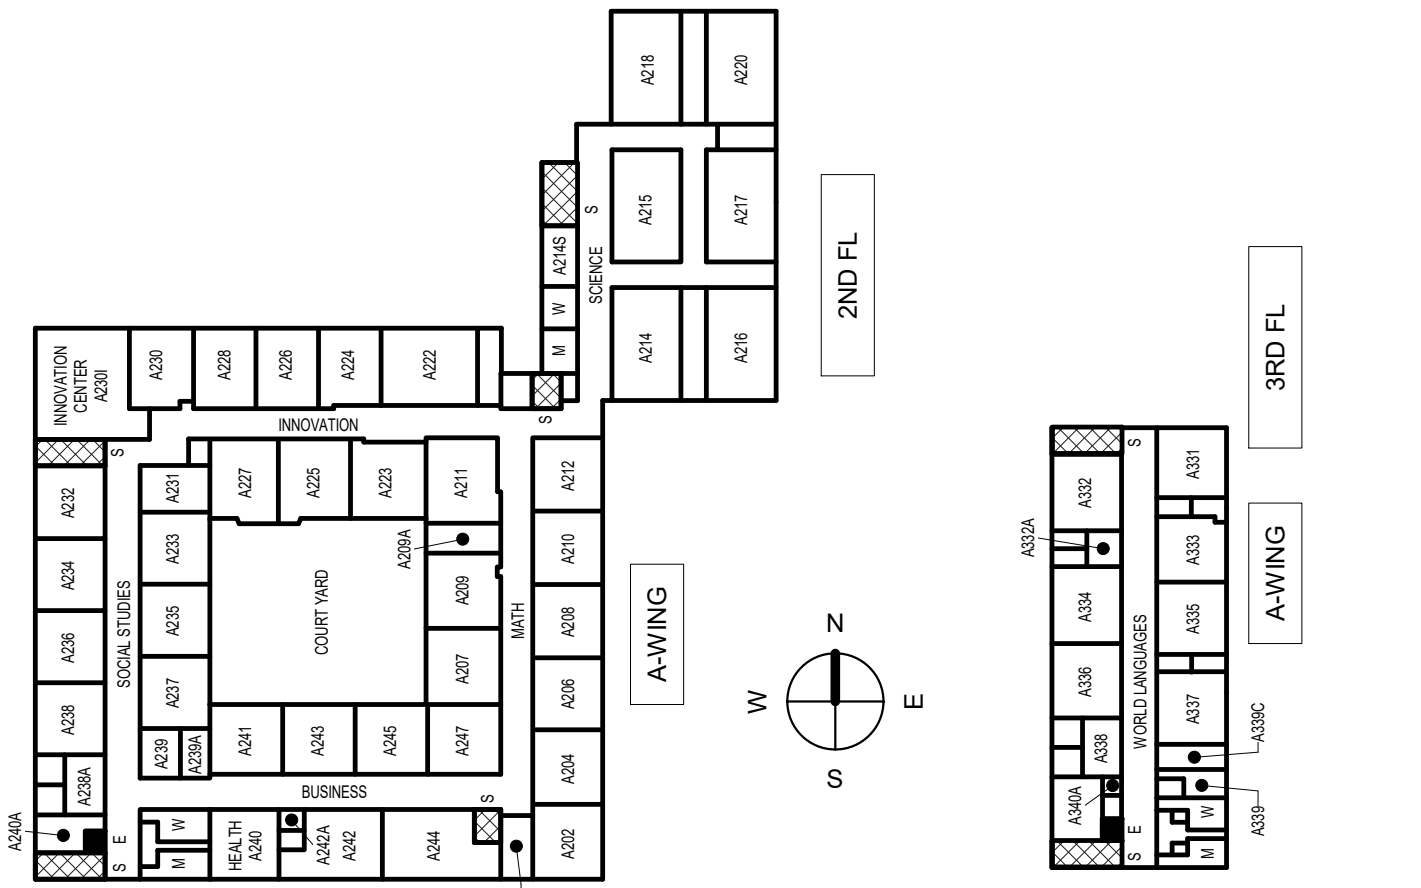

WELCOME TO GERMANTOWN HIGH SCHOOL

- KEY:**
- W WOMENS BATHROOM
 - M MENS BATHROOM
 - D DOOR
 - E ELEVATOR
 - S STAIRS
 - R RAMP

KEY:
 W WOMENS BATHROOM
 M MENS BATHROOM
 D DOOR
 E ELEVATOR
 S STAIRS
 R RAMP

NOTE:
 THERE IS NO STAIRWELL TO THE
 2ND AND 3RD FLOOR FROM THE
 B-WING