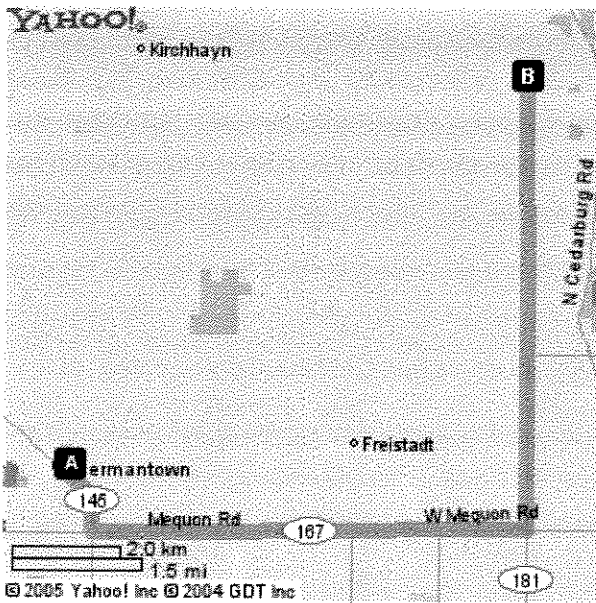

Yahoo! My Yahoo! Mail

Welcome, **stiglerisa**
[Sign Out, My Account]

Search
the Web

Yahoo! Driving Directions

Starting from: **A** Kennedy Middle School W160n11836 Crusader Ct, Germantown, WI 53022-2635

Arriving at: **B** Webster Middle School W75n624 Wauwatosa Rd, Cedarburg, WI 53012-1704

Distance: 11.1 miles   Approximate Travel Time: 27 mins

Your Directions

1.	Start at W160N11836 CRUSADER CT, GERMANTOWN going toward WILLIAMS DR - go 0.1 mi
2.	Turn L on FOND DU LAC AVE[WI-145] - go 0.3 mi
3.	Turn R to follow WI-145 - go 0.7 mi
4.	Continue on MEQUON RD[WI-167] - go 4.7 mi
5.	Turn L on WAUWATOSA RD[WI-181] - go 5.2 mi
6.	Arrive at W75N624 WAUWATOSA RD, CEDARBURG

When using any driving directions or map, it's a good idea to do a reality check and make sure the road still exists, watch out for construction, and follow all traffic safety precautions. This is only to be used as an aid in planning.

Your Full Route