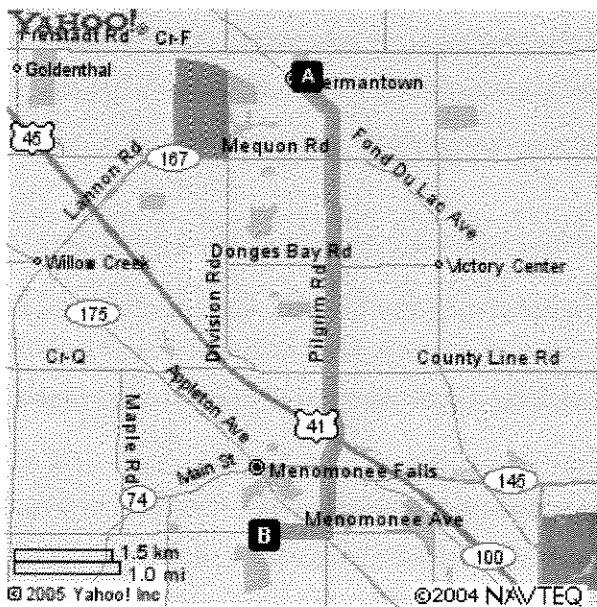

Your Full Route

Your Destination

YAHOO!

© 2005 Yahoo! Inc © 2004 NAVTEQ

Address:
 Templeton Middle School N59w22490 Silver Spring Dr
 Sussex, WI 53089-3959

Yahoo! My Yahoo! Mail

Search the Web

YAHOO! LOCAL Maps Welcome, **stiglerisa**
 [Sign Out, My Account]

Yahoo! Driving Directions

Starting from: **A** W160n11836 Crusader Ct, Germantown, WI 53022-2635

Arriving at: **B** Thomas Jefferson Middle W165n8301 Lavergne Ave, Menomonee Falls, WI 53051-3640

Distance: 5.1 miles Approximate Travel Time: 13 mins

Your Directions

1.	Start at W160N11836 CRUSADER CT, GERMANTOWN going toward WILLIAMS DR - go 0.1 mi
2.	Turn L on FOND DU LAC AVE[WI-145] - go 0.3 mi
3.	Turn R to follow WI-145 - go 0.4 mi
4.	Continue on PILGRIM RD - go 3.5 mi
5.	Turn R on MENOMONEE AVE - go 0.6 mi
6.	Turn L on LAVERGNE AVE - go < 0.1 mi
7.	LAVERGNE AVE becomes KENNY LN - go < 0.1 mi
8.	Arrive at W165N8301 LAVERGNE AVE, MENOMONEE FALLS , on the L

Your Full Route

Your Destination

Address:
 Thomas Jefferson Middle W165n8301 Lavergne Ave
 Menomonee Falls, WI 53051-3640

Yahoo! My Yahoo! Mail

Search the Web

YAHOO! LOCAL Maps Welcome, **stiglerlisa** [Sign Out, My Account]