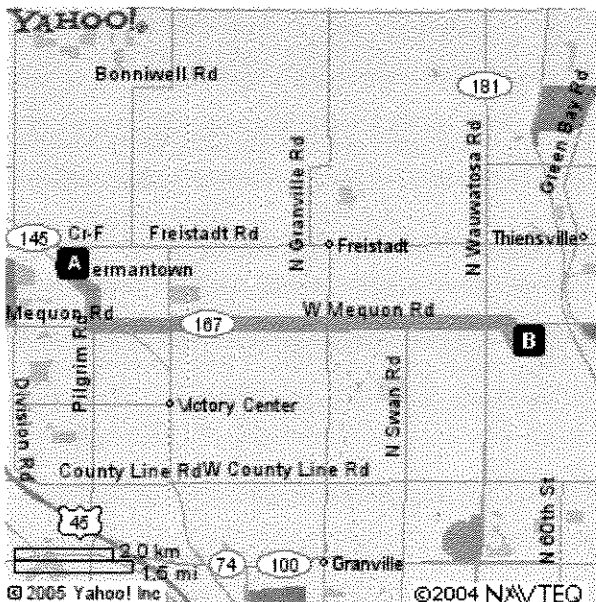

Yahoo! My Yahoo! Mail

Search the Web

YAHOO! LOCAL Maps Welcome, **stiglerlisa**
[Sign Out, My Account]

!

Yahoo! Driving Directions

Starting from: **A** W160N11836 Crusader Ct, Germantown, WI 53022-2635

Arriving at: **B** Steffen Middle School 6633 W Steffen Dr, Mequon, WI 53092-4339

Distance: 6.7 miles   Approximate Travel Time: 13 mins

Your Directions

1.	Start at W160N11836 CRUSADER CT, GERMANTOWN going toward WILLIAMS DR - go 0.1 mi
2.	Turn L on FOND DU LAC AVE[WI-145] - go 0.3 mi
3.	Turn R to follow WI-145 - go 0.7 mi
4.	Continue on MEQUON RD[WI-167] - go 4.6 mi
5.	Continue on W MEQUON RD[WI-167] - go 0.4 mi
6.	Turn R on MEQUON TRL - go 0.3 mi
7.	Turn L on W STEFFEN DR - go 0.2 mi
8.	Turn L on N ELDER TREE CT - go < 0.1 mi
9.	Arrive at 6633 W STEFFEN DR, MEQUON, on the L

When using any driving directions or map, it's a good idea to do a reality check and make sure the road still exists, watch out for construction, and follow all traffic safety precautions. This is only to be used as an aid in planning.

Your Full Route