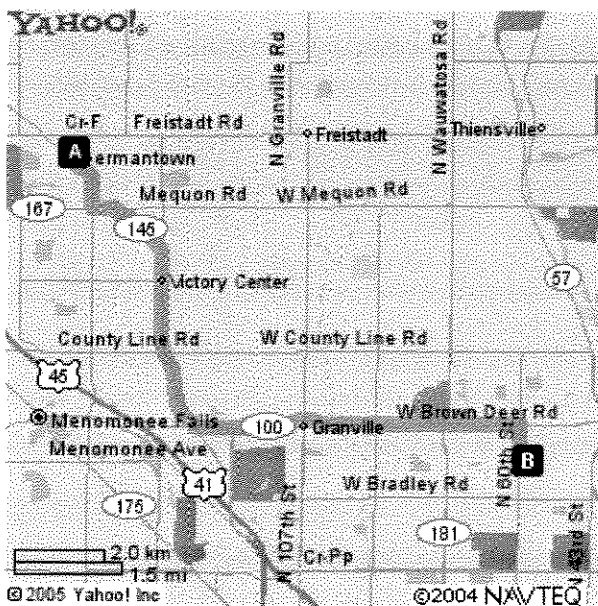

**Webster Transitional School
W75 N624 Wauwatosa Road
Cedarburg**

Yahoo! My Yahoo! Mail

Search the Web

Yahoo! Driving Directions

Starting from: **A** Kennedy Middle School W160N11836 Crusader Ct, Germantown, WI 53022-2635

Arriving at: **B** Brown Deer Middle School 5757 W Dean Rd, Brown Deer, WI 53223-2946

Distance: 9.9 miles Approximate Travel Time: 20 mins

Your Directions

1.	Start at W160N11836 CRUSADER CT, GERMANTOWN going toward WILLIAMS DR - go 0.1 mi
2.	Turn L on FOND DU LAC AVE[WI-145] - go 0.3 mi
3.	Turn R to follow WI-145 - go 4.8 mi
4.	Continue on W BROWN DEER RD[WI-100] - go 4.0 mi
5.	Turn R on N 60TH ST - go 0.5 mi
6.	Turn L on W DEAN RD - go 0.1 mi
7.	Arrive at 5757 W DEAN RD, BROWN DEER , on the R

Your Full Route

Your Destination

Address:
Brown Deer Middle School 5757 W Dean Rd
Brown Deer, WI 53223-2946

Yahoo! My Yahoo! Mail

YAHOO! LOCAL Maps Welcome, **stiglerlisa** [Sign Out, My Account]

Search the Web

Your Directions

1.	Start at W160N11836 CRUSADER CT, GERMANTOWN going toward WILLIAMS DR - go 0.1 mi
2.	Turn L on FOND DU LAC AVE[WI-145] - go 0.3 mi
3.	Turn R to follow WI-145 - go 0.4 mi
4.	Continue on PILGRIM RD - go 3.5 mi
5.	Turn R on MENOMONEE AVE - go 0.6 mi
6.	Turn L on LAVERGNE AVE - go < 0.1 mi
7.	LAVERGNE AVE becomes KENNY LN - go < 0.1 mi
8.	Arrive at W165N8301 LAVERGNE AVE, MENOMONEE FALLS , on the L