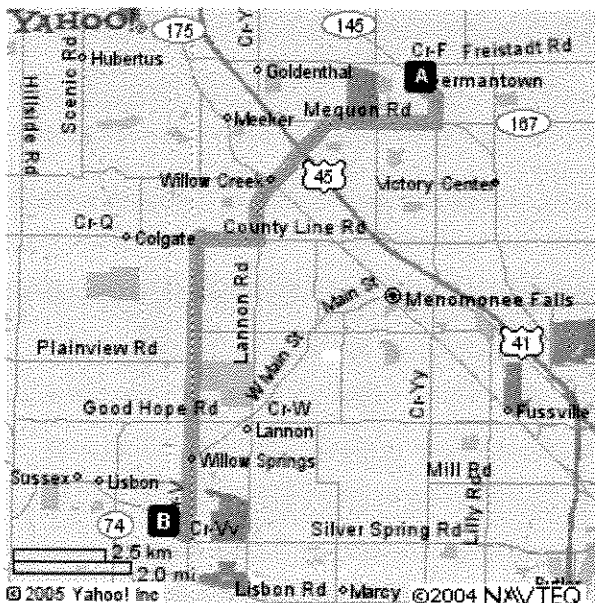

Yahoo! My Yahoo! Mail

Search the Web

YAHOO! LOCAL Maps Welcome, **stiglerlisa**
[Sign Out, My Account]

Yahoo! Driving Directions

Starting from: **A** W160n11836 Crusader Ct, Germantown, WI 53022-2635

Arriving at: **B** Templeton Middle School N59w22490 Silver Spring Dr, Sussex, WI 53089-3959

Distance: 11.6 miles   Approximate Travel Time: 24 mins

Your Directions

1.	Start at W160N11836 CRUSADER CT, GERMANTOWN going toward WILLIAMS DR - go 0.1 mi
2.	Turn L on FOND DU LAC AVE[WI-145] - go 0.3 mi
3.	Turn R to follow WI-145 - go 0.4 mi
4.	Turn R on MEQUON RD[WI-167] - go 2.1 mi
5.	Continue to follow WI-167 WEST - go 0.3 mi
6.	WI-167 WEST becomes LANNON RD - go 1.8 mi
7.	Turn R on COUNTY LINE RD - go 1.0 mi
8.	Turn L on TOWN LINE RD - go 5.0 mi
9.	Turn R on SILVER SPRING DR - go 0.5 mi
10.	Arrive at N59W22490 SILVER SPRING DR, SUSSEX

When using any driving directions or map, it's a good idea to do a reality check and make sure the road still exists, watch out for construction, and follow all traffic safety precautions. This is only to be used as an aid in planning.

Your Full Route