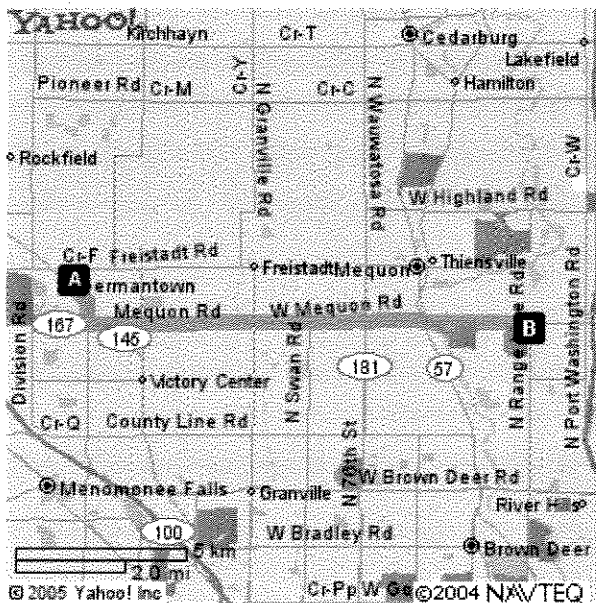

Your Full Route

Your Destination

Yahoo! My Yahoo! Mail

Search the Web

YAHOO! LOCAL Maps Welcome, **stiglerlisa**
 [Sign Out, My Account]

Yahoo! Driving Directions

Starting from: **A** W160n11836 Crusader Ct, Germantown, WI 53022-2635

Arriving at: **B** Lake Shore Middle School 11036 N Range Line Rd, Mequon, WI 53092-4930

Distance: 9.0 miles Approximate Travel Time: 18 mins

Your Directions

1.	Start at W160N11836 CRUSADER CT, GERMANTOWN going toward WILLIAMS DR - go 0.1 mi
2.	Turn L on FOND DU LAC AVE[WI-145] - go 0.3 mi
3.	Turn R to follow WI-145 - go 0.7 mi
4.	Continue on MEQUON RD[WI-167] - go 4.6 mi
5.	Continue on W MEQUON RD[WI-167] - go 3.1 mi
6.	Turn R on N RANGE LINE RD - go 0.1 mi
7.	Arrive at 11036 N RANGE LINE RD, MEQUON , on the L

Your Full Route

Your Destination

Address:
 Lake Shore Middle School 11036 N Range Line Rd
 Mequon, WI 53092-4930

Yahoo! My Yahoo! Mail

Search the Web

Yahoo! Driving Directions

Starting from: **A** W160n11836 Crusader Ct, Germantown, WI 53022-2635

Your Directions

1.	Start at W160N11836 CRUSADER CT, GERMANTOWN going toward WILLIAMS DR - go 0.1 mi
2.	Turn L on FOND DU LAC AVE[WI-145] - go 0.3 mi
3.	Turn R to follow WI-145 - go 0.4 mi
4.	Continue on PILGRIM RD - go 3.5 mi
5.	Turn R on MENOMONEE AVE - go 0.6 mi
6.	Turn L on LAVERGNE AVE - go < 0.1 mi
7.	LAVERGNE AVE becomes KENNY LN - go < 0.1 mi
8.	Arrive at W165N8301 LAVERGNE AVE, MENOMONEE FALLS , on the L