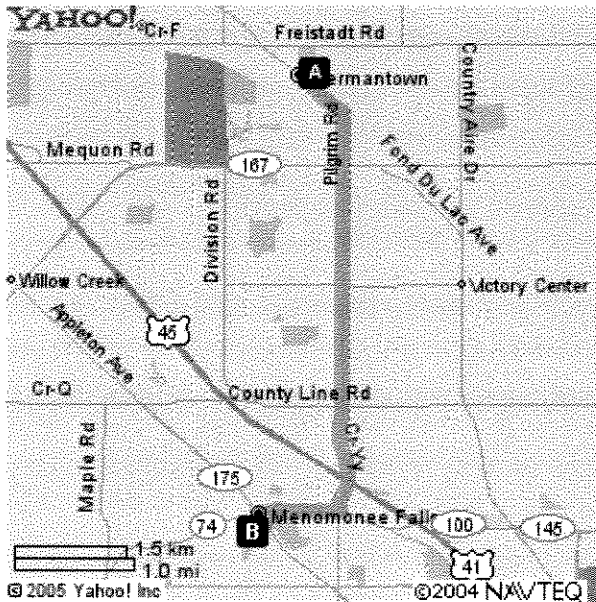

Yahoo! My Yahoo! Mail

Search the Web

Yahoo! Driving Directions

Starting from: **A** W160n11836 Crusader Ct, Germantown, WI 53022-2635

Arriving at: **B** North Junior High N88w16750 Garfield Dr, Menomonee Falls, WI 53051-2815

Distance: 4.7 miles   Approximate Travel Time: 12 mins

Your Directions

1.	Start at W160N11836 CRUSADER CT, GERMANTOWN going toward WILLIAMS DR - go 0.1 mi
2.	Turn L on FOND DU LAC AVE[WI-145] - go 0.3 mi
3.	Turn R to follow WI-145 - go 0.4 mi
4.	Continue on PILGRIM RD - go 2.9 mi
5.	Turn R on MAIN ST[WI-74] - go 0.7 mi
6.	Turn L on APPLETON AVE[WI-175] - go 0.1 mi
7.	Turn R on GARFIELD DR - go 0.1 mi
8.	Arrive at N88W16750 GARFIELD DR, MENOMONEE FALLS

When using any driving directions or map, it's a good idea to do a reality check and make sure the road still exists, watch out for construction, and follow all traffic safety precautions. This is only to be used as an aid in planning.

Your Full Route