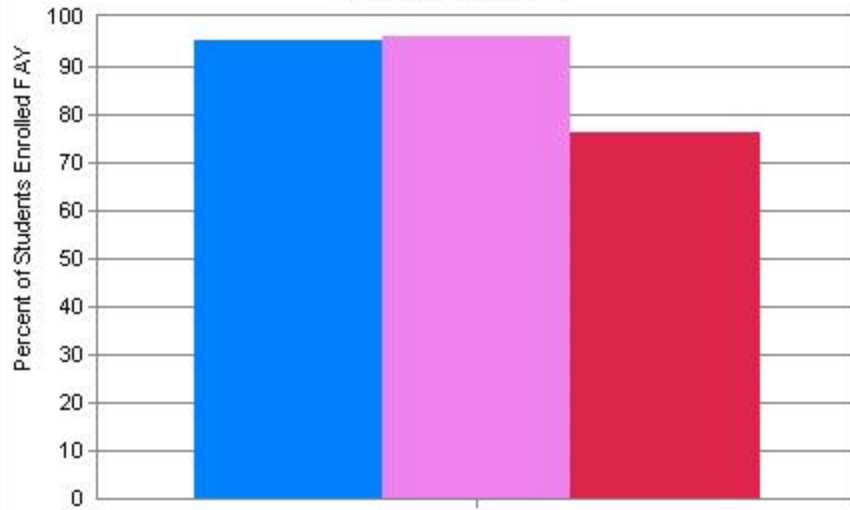

**WKCE/WAA Combined - Grade 4 - SCIENCE**  
**Advanced + Proficient**  
**All Students - November 2008\* Data**  
**County Line EI FAY**

Current School FAY      District FAY      State

**WKCE/WAA Combined - Grade 4 - SOCIAL STUDIES**  
**Advanced + Proficient**  
**All Students - November 2008\* Data**  
**County Line EI FAY**