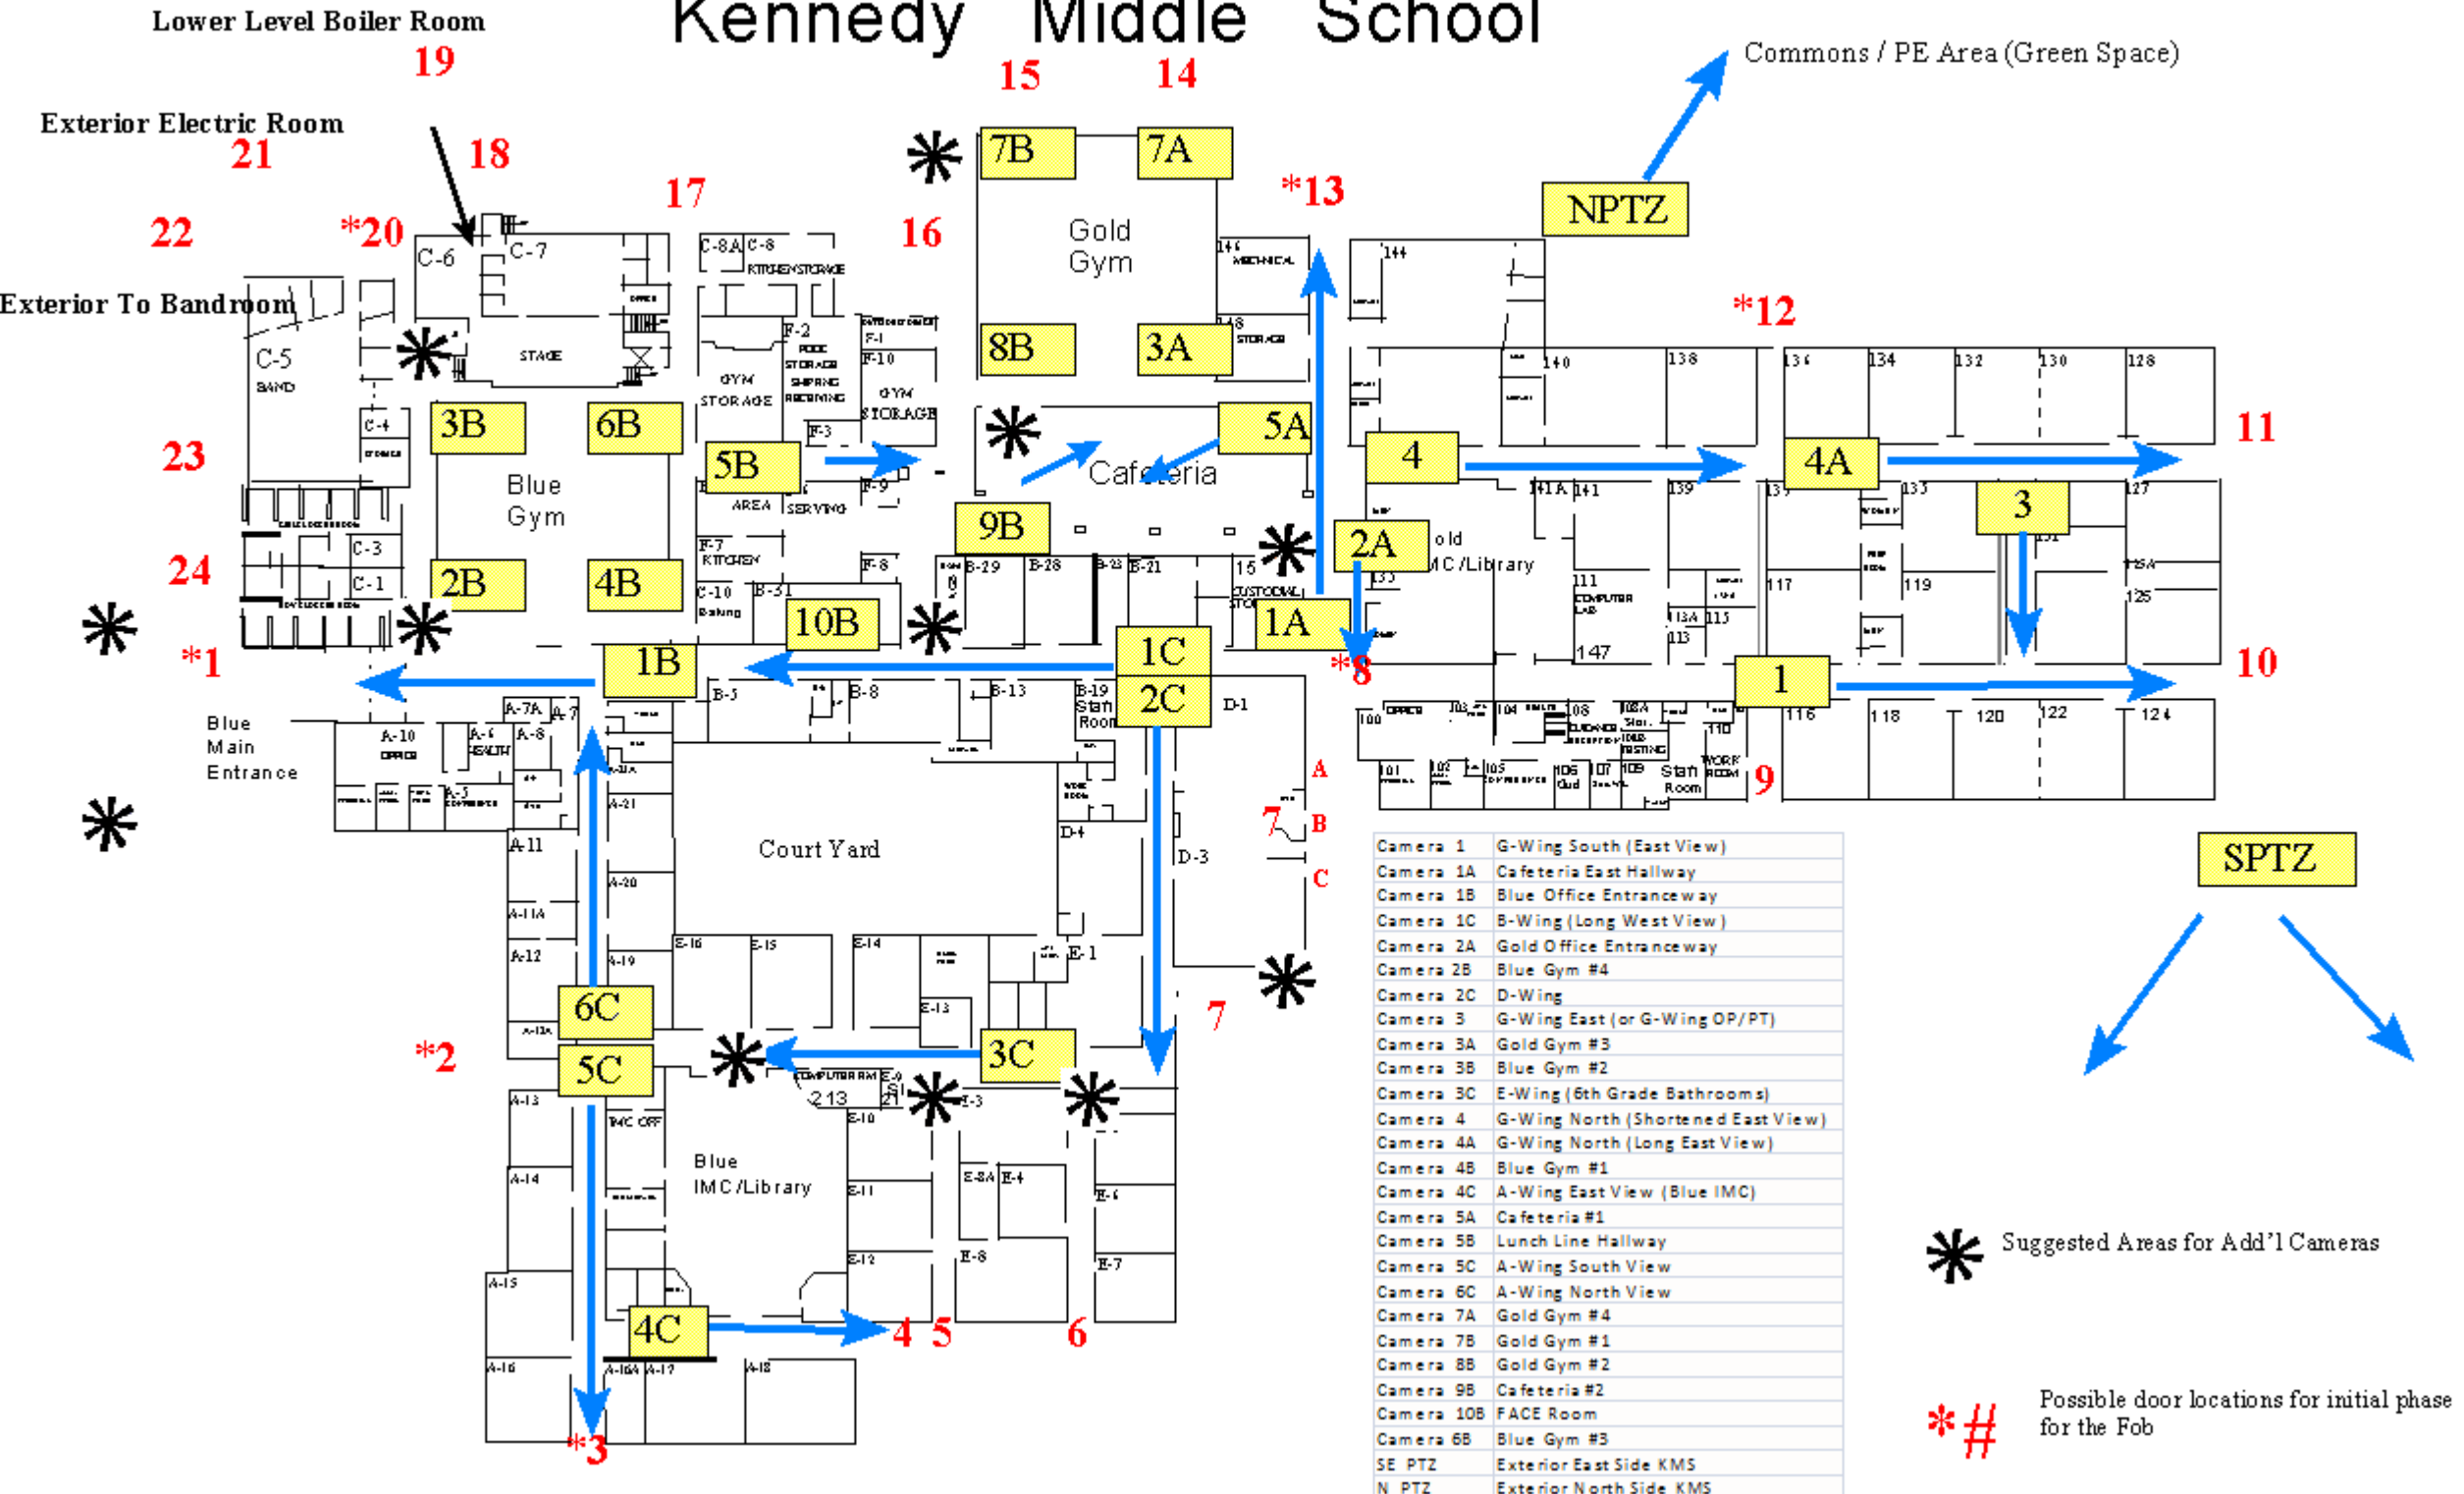

Kennedy Middle School

Camera 1	G-Wing South (East View)
Camera 1A	Cafeteria East Hallway
Camera 1B	Blue Office Entranceway
Camera 1C	B-Wing (Long West View)
Camera 2A	Gold Office Entranceway
Camera 2B	Blue Gym #4
Camera 2C	D-Wing
Camera 3	G-Wing East (or G-Wing OP/PT)
Camera 3A	Gold Gym #3
Camera 3B	Blue Gym #2
Camera 3C	E-Wing (6th Grade Bathrooms)
Camera 4	G-Wing North (Shortened East View)
Camera 4A	G-Wing North (Long East View)
Camera 4B	Blue Gym #1
Camera 4C	A-Wing East View (Blue IMC)
Camera 5A	Cafeteria #1
Camera 5B	Lunch Line Hallway
Camera 5C	A-Wing South View
Camera 6C	A-Wing North View
Camera 7A	Gold Gym #4
Camera 7B	Gold Gym #1
Camera 8B	Gold Gym #2
Camera 9B	Cafeteria #2
Camera 10B	FACE Room
Camera 6B	Blue Gym #3
SE PTZ	Exterior East Side KMS
N PTZ	Exterior North Side KMS

* Suggested Areas for Add'l Cameras

*# Possible door locations for initial phase for the Fob

Kennedy Middle School

Kennedy Middle School