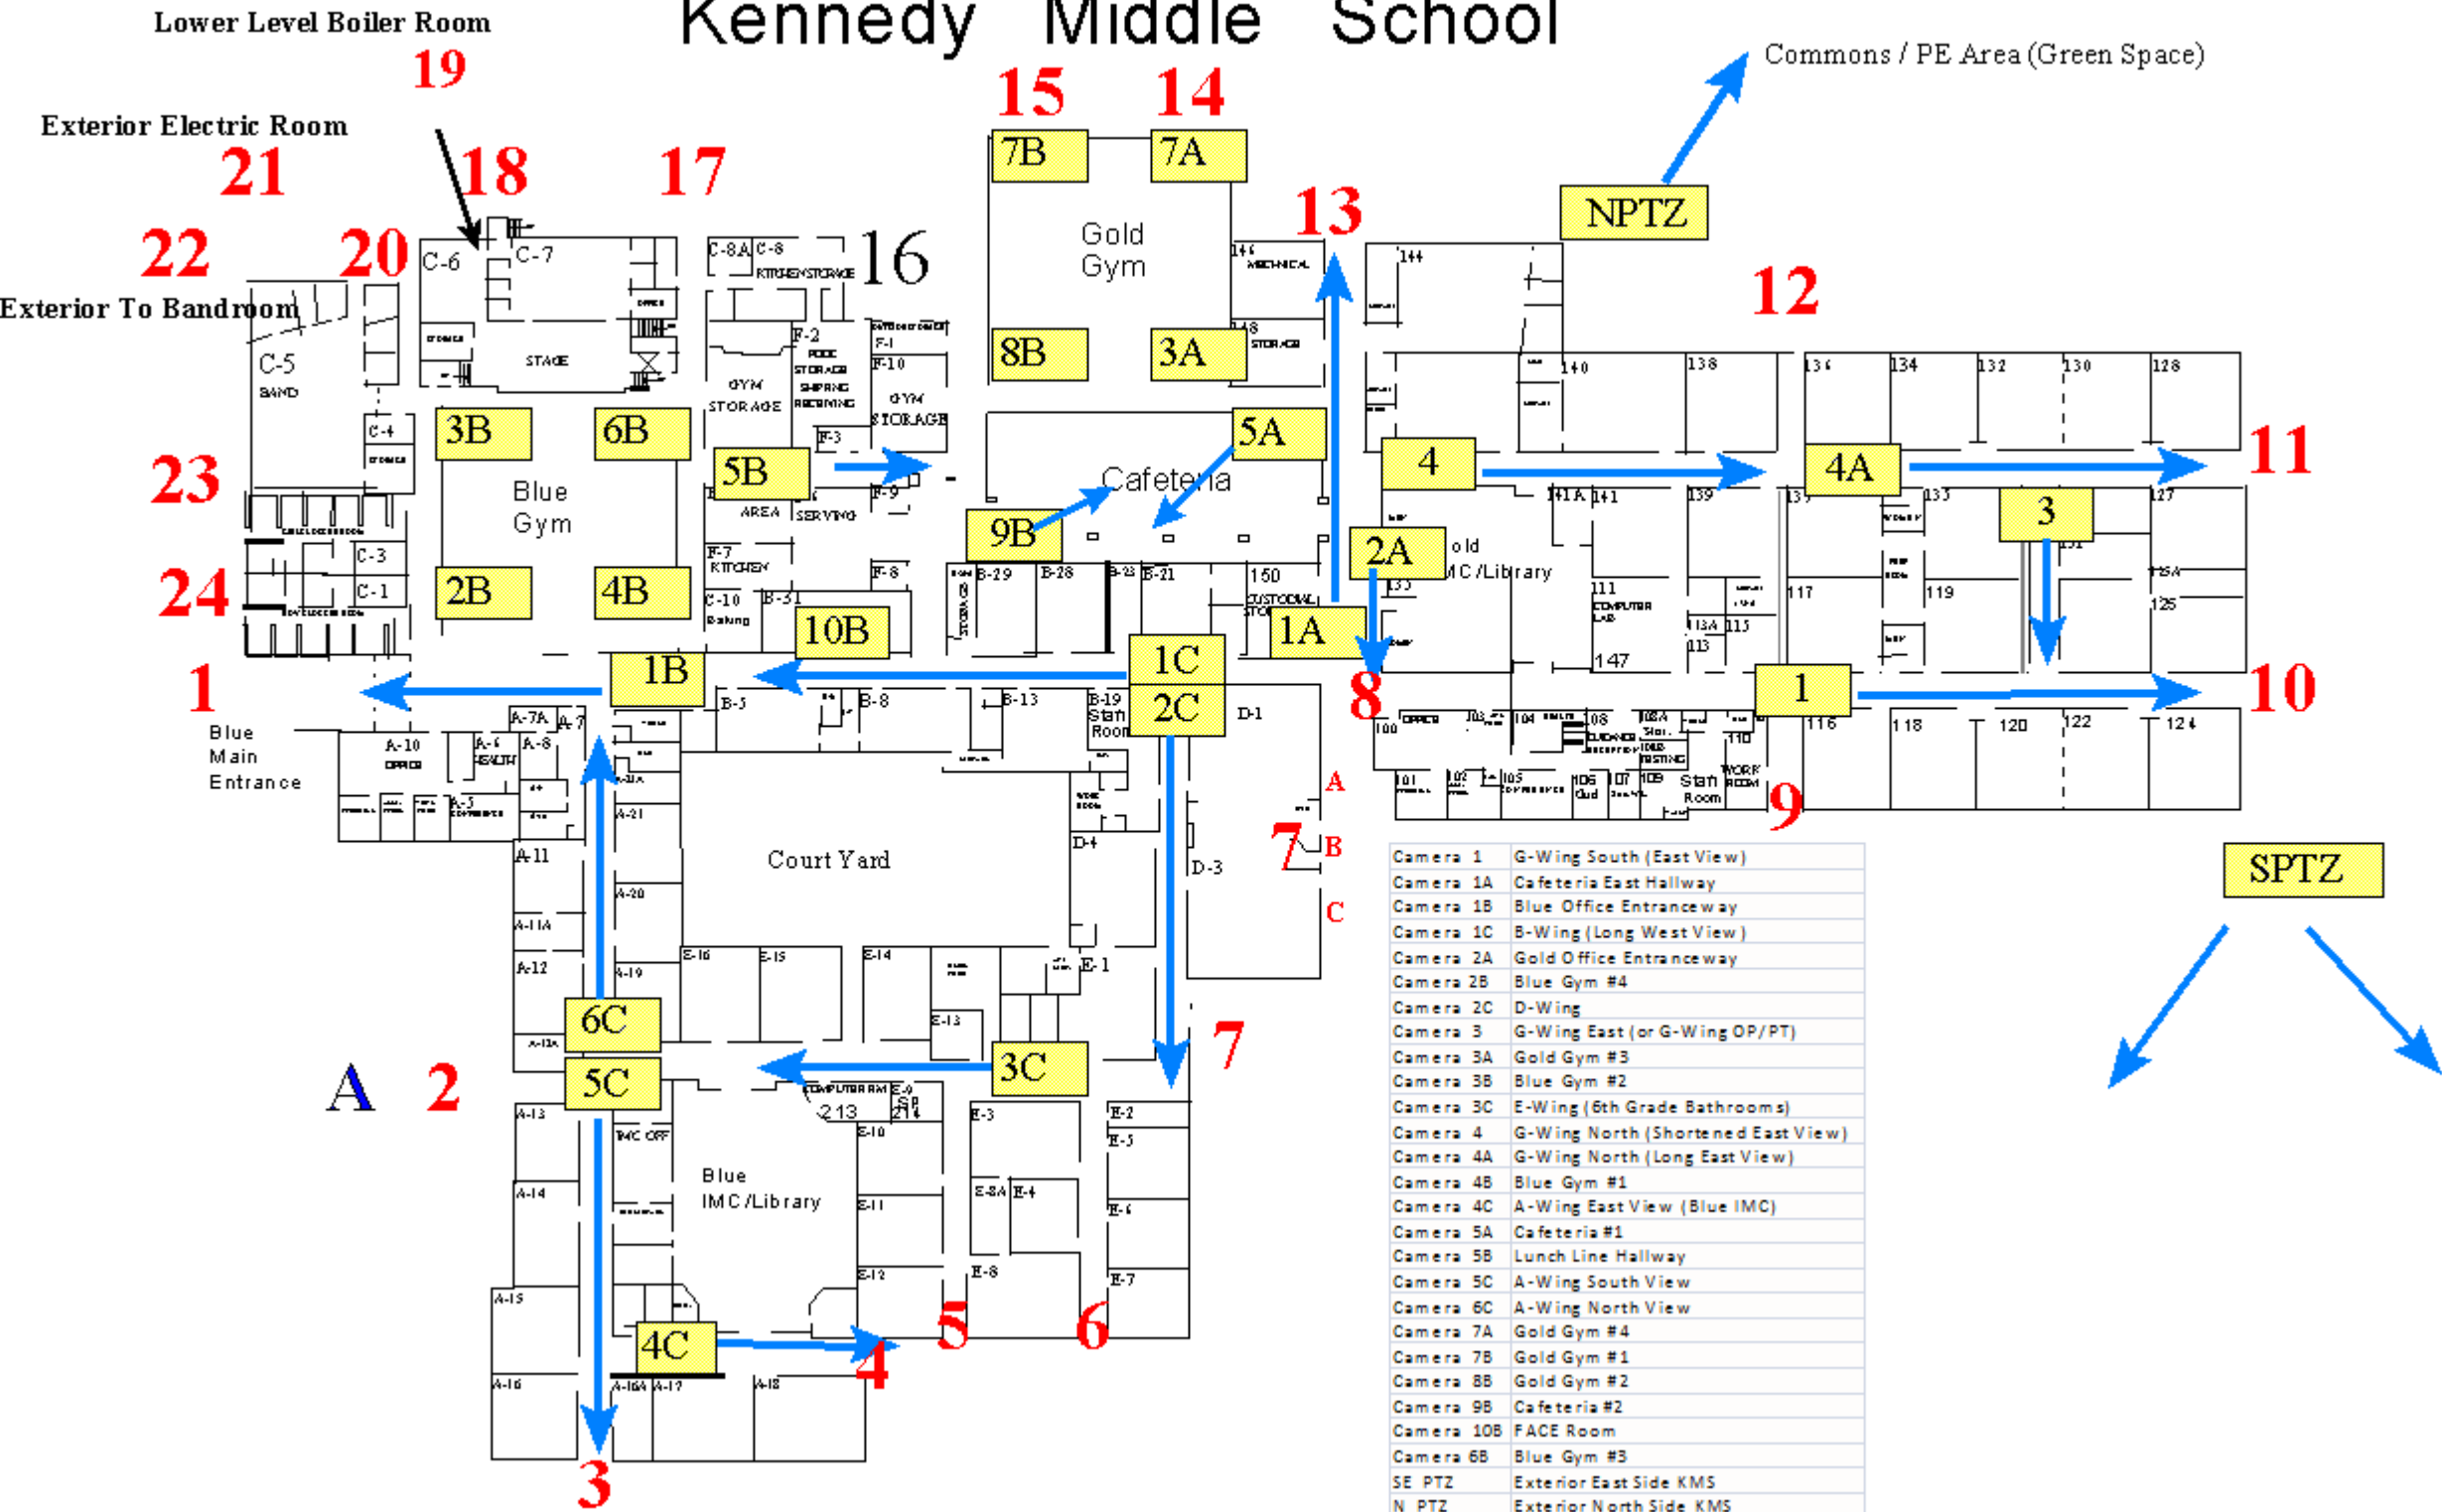

Kennedy Middle School

Camera 1	G-Wing South (East View)
Camera 1A	Cafeteria East Hallway
Camera 1B	Blue Office Entranceway
Camera 1C	B-Wing (Long West View)
Camera 2A	Gold Office Entranceway
Camera 2B	Blue Gym #4
Camera 2C	D-Wing
Camera 3	G-Wing East (or G-Wing OP/PT)
Camera 3A	Gold Gym #3
Camera 3B	Blue Gym #2
Camera 3C	E-Wing (6th Grade Bathrooms)
Camera 4	G-Wing North (Shortened East View)
Camera 4A	G-Wing North (Long East View)
Camera 4B	Blue Gym #1
Camera 4C	A-Wing East View (Blue IMC)
Camera 5A	Cafeteria #1
Camera 5B	Lunch Line Hallway
Camera 5C	A-Wing South View
Camera 6C	A-Wing North View
Camera 7A	Gold Gym #4
Camera 7B	Gold Gym #1
Camera 8B	Gold Gym #2
Camera 9B	Cafeteria #2
Camera 10B	FACE Room
Camera 6B	Blue Gym #3
SE PTZ	Exterior East Side KMS
N PTZ	Exterior North Side KMS

* Suggested Areas for Add'l Cameras

*# Possible door locations for initial phase for the Fob

Kennedy Middle School

Kennedy Middle School